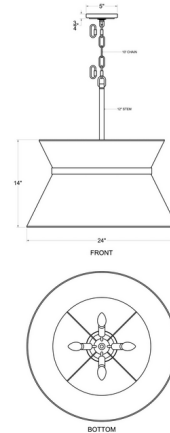

### Specifications

COLOR . . . . . N/A  
BODY FINISH . . . . . Matte Black / French Gold  
WATTAGE . . . . . 20W  
DIMMER . . . . . Standard 120V  
DIMENSIONS . . . . . 24"W x 14"H  
BULB NOT INCLUDED . . . . . 4 x B10/Candelabra (E12)/5W/120V LED  
COUNTRY OF ORIGIN . . . . . Philippines

### Technical Information

PRODUCT DIMENSIONS . . . . . Downrods Included: 1-12" Stems

Shown in matte black / french gold

CLICK TO VIEW PRODUCT

Notes: