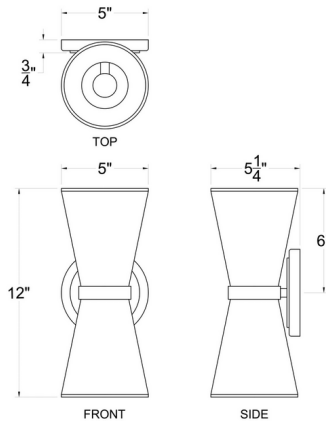

Shown in matte black / french gold

Specifications

COLOR	N/A
BODY FINISH	Matte Black / French Gold
WATTAGE	10W
DIMMER	Standard 120V
DIMENSIONS	5"W x 12"H x 5.25"D
BULB NOT INCLUDED	2 x B10/Candelabra (E12)/5W/120V LED
COUNTRY OF ORIGIN	Philippines