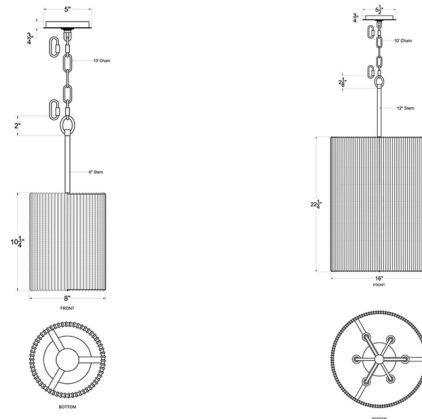

Shown in french gold / rattan

Specifications

COLOR	Rattan
BODY FINISH	French Gold
WATTAGE	14W
DIMMER	Standard 120V
DIMENSIONS	8"W x 12.5"H
BULB NOT INCLUDED	1 x A19/Medium (E26)/14W/120V LED
COUNTRY OF ORIGIN	Philippines

Technical Information

PRODUCT DIMENSIONS Downrods Included: 1-6" Stems

CLICK TO VIEW PRODUCT

Notes: