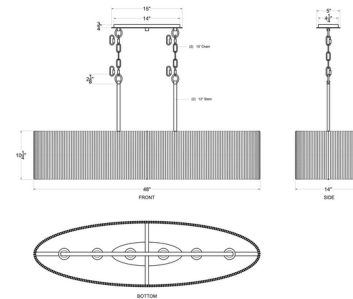

Description

The Jacob Linear Pendant features a stunning handwoven, alternating, natural, sustainable rattan and abaca rope layering. In a dark room, the backlighting on the rope has a starry night, twinkle effect.

Shown in french gold / rattan

Specifications

COLOR	Rattan
BODY FINISH	French Gold
WATTAGE	72W
DIMMER	Standard 120V
DIMENSIONS	48"L x 14"W x 12.5"H
BULB NOT INCLUDED	6 x A19/Medium (E26)/12W/120V LED
COUNTRY OF ORIGIN	Philippines

Technical Information

PRODUCT DIMENSIONS Downrods Included: 2-12" Stems

CLICK TO VIEW PRODUCT

Notes: