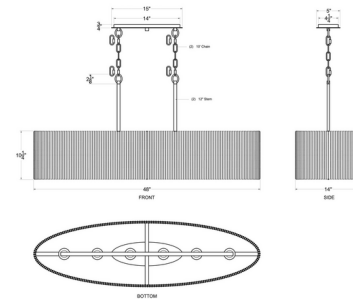

Description

The Jacob Linear Pendant features a stunning handwoven, alternating, natural, sustainable rattan and abaca rope layering. In a dark room, the backlighting on the rope has a starry night, twinkle effect.

Shown in french gold / rattan

Specifications

COLOR Rattan
BODY FINISH French Gold
WATTAGE 72W
DIMMER Standard 120V
DIMENSIONS 48"L x 14"W x 12.5"H
BULB NOT INCLUDED 6 x A19/Medium (E26)/12W/120V LED
COUNTRY OF ORIGIN Philippines

Technical Information

PRODUCT DIMENSIONS Downrods Included: 2-12" Stems

CLICK TO VIEW PRODUCT

Notes: