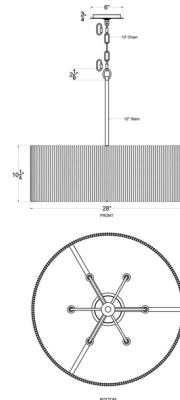

Specifications

COLOR	Rattan
BODY FINISH	French Gold
WATTAGE	30W
DIMMER	Standard 120V
DIMENSIONS	28"W x 12.5"H
BULB NOT INCLUDED	6 x B10/Candelabra (E12)/5W/120V LED
COUNTRY OF ORIGIN	Philippines

Technical Information

PRODUCT DIMENSIONS Downrods Included: 1-12" Stems

Notes:

Shown in french gold / rattan

CLICK TO VIEW PRODUCT