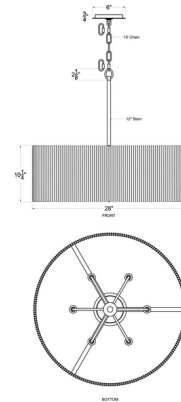

### Description

The Jacob Drum Pendant features a stunning handwoven, alternating, natural, sustainable rattan and abaca rope layering. In a dark room, the backlighting on the rope has a starry night, twinkle effect.

### Specifications

COLOR	Rattan
BODY FINISH	French Gold
WATTAGE	30W
DIMMER	Standard 120V
DIMENSIONS	28"W x 12.5"H
BULB NOT INCLUDED	6 x B10/Candelabra (E12)/5W/120V LED
COUNTRY OF ORIGIN	Philippines

### Technical Information

PRODUCT DIMENSIONS . . . . . Downrods Included: 1-12" Stems

CLICK TO VIEW PRODUCT

Notes: