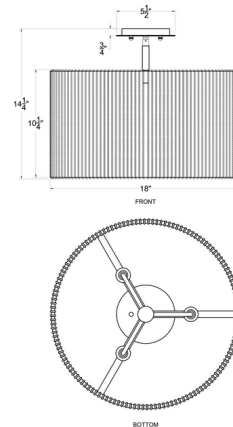

Shown in french gold / rattan

Specifications

COLOR	Rattan
BODY FINISH	French Gold
WATTAGE	15W
DIMMER	Standard 120V
DIMENSIONS	18"W x 14.25"H
BULB NOT INCLUDED	3 x B10/Candelabra (E12)/5W/120V LED
COUNTRY OF ORIGIN	Philippines