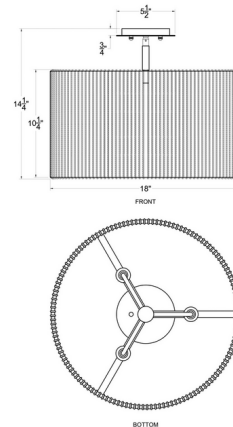

### Specifications

COLOR	Rattan
BODY FINISH	French Gold
WATTAGE	15W
DIMMER	Standard 120V
DIMENSIONS	18"W x 14.25"H
BULB NOT INCLUDED	3 x B10/Candelabra (E12)/5W/120V LED
COUNTRY OF ORIGIN	Philippines

CLICK TO VIEW PRODUCT