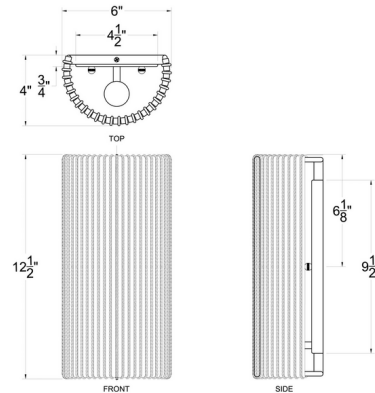

### Specifications

COLOR	Rattan
BODY FINISH	French Gold
WATTAGE	14W
DIMMER	Standard 120V
DIMENSIONS	6"W x 12.5"H x 4"D
BULB NOT INCLUDED	1 x A19/Medium (E26)/14W/120V LED
COUNTRY OF ORIGIN	Philippines

CLICK TO VIEW PRODUCT