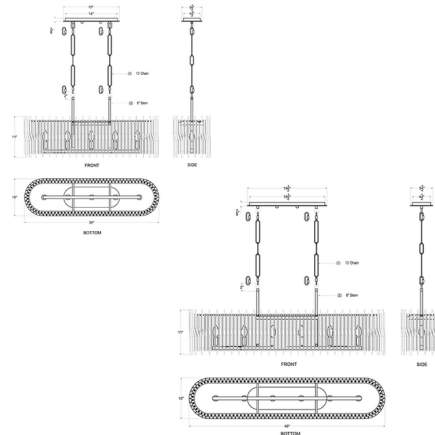

### Description

The Park Row Linear Pendant is sure to bridge the gap between functionality and inspired design. The interwoven cables create a repeating pattern that we have wrapped around and support modern clear fluted, recycled glass rods.

### Specifications

COLOR . . . . . Clear  
BODY FINISH . . . . . Matte Black / French Gold  
WATTAGE . . . . . 25W  
DIMMER . . . . . Standard 120V  
DIMENSIONS . . . . . 36"L x 10"W x 11.5"H  
BULB NOT INCLUDED . . . . . 5 x B10/Candelabra (E12)/5W/120V LED  
COUNTRY OF ORIGIN . . . . . Philippines

### Technical Information

PRODUCT DIMENSIONS . . . . . Downrods Included: 2-6" stems + 2-10 Foot Chains

Shown in matte black / french gold / clear

CLICK TO VIEW PRODUCT

Notes: