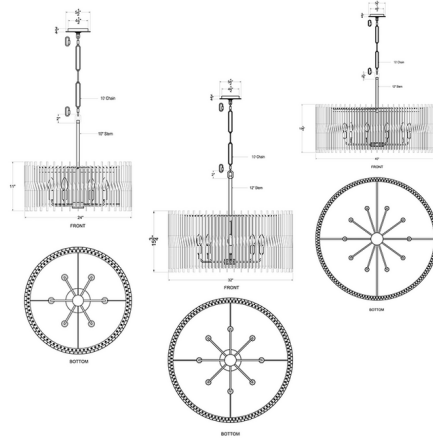

### Description

The Park Row Pendant features a neo-Gothic stone towers support a hybrid cable-stayed/suspension bridge design, with both vertical and diagonal suspender cables, which are the inspiration for Park Row. The interwoven cables create a repeating pattern that we have wrapped around and support modern clear fluted, recycled glass rods.

### Specifications

COLOR . . . . . Clear  
BODY FINISH . . . . . Matte Black / French Gold  
WATTAGE . . . . . 30W  
DIMMER . . . . . Standard 120V  
DIMENSIONS . . . . . 24"W x 11.75"H  
BULB NOT INCLUDED . . . . . 6 x B10/Candelabra (E12)/5W/120V LED  
COUNTRY OF ORIGIN . . . . . Philippines

### Technical Information

PRODUCT DIMENSIONS . . . . . Downrods Included: 1-12" Stem + 10 Foot Chain

Shown in matte black / french gold / clear

CLICK TO VIEW PRODUCT

Notes: