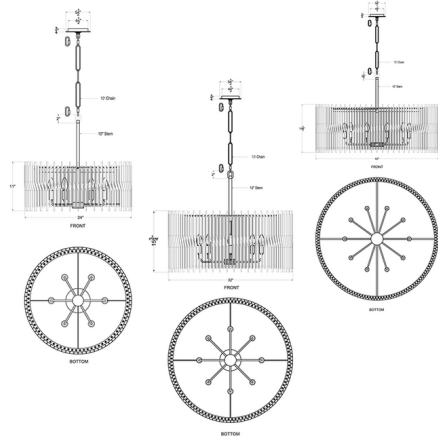

Description

The Park Row Pendant features a neo-Gothic stone towers support a hybrid cable-stayed/suspension bridge design, with both vertical and diagonal suspender cables, which are the inspiration for Park Row. The interwoven cables create a repeating pattern that we have wrapped around and support modern clear fluted, recycled glass rods.

Specifications

COLOR Clear
BODY FINISH Matte Black / French Gold
WATTAGE 30W
DIMMER Standard 120V
DIMENSIONS 24"W x 11.75"H
BULB NOT INCLUDED 6 x B10/Candelabra (E12)/5W/120V LED
COUNTRY OF ORIGIN Philippines

Technical Information

PRODUCT DIMENSIONS Downrods Included: 1-12" Stem + 10 Foot Chain

Shown in matte black / french gold / clear

CLICK TO VIEW PRODUCT

Notes: