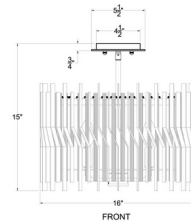

### Description

The Park Row Semi Flush Ceiling Light is sure to bridge the gap between functionality and inspired design. The Brooklyn Bridge's neo-Gothic stone towers support a hybrid cable-stayed/suspension bridge design, with both vertical and diagonal suspender cables, which are the inspiration for Park Row.

### Specifications

COLOR . . . . . Clear  
BODY FINISH . . . . . Matte Black / French Gold  
WATTAGE . . . . . 20W  
DIMMER . . . . . Standard 120V  
DIMENSIONS . . . . . 16"W x 14.5"H  
BULB NOT INCLUDED . . . . . 4 x B10/Candelabra (E12)/5W/120V LED  
COUNTRY OF ORIGIN . . . . . Philippines