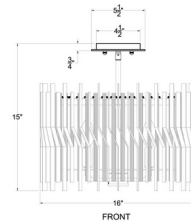

CLICK TO VIEW PRODUCT

Notes: