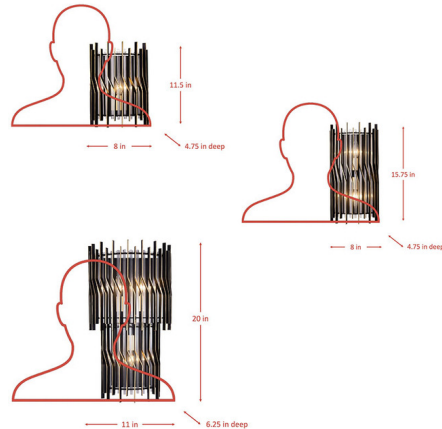

By Varaluz

Description

The Park Row Wall Sconce is sure to bridge the gap between functionality and inspired design. The Brooklyn Bridge's neo-Gothic stone towers support a hybrid cable-stayed/suspension bridge design, with both vertical and diagonal suspender cables, which are the inspiration for Park Row.

Shown in matte black / french gold / clear

Specifications

COLOR Clear
BODY FINISH Matte Black / French Gold
WATTAGE 5W
DIMMER Standard 120V
DIMENSIONS 8"W x 11"H x 4.75"D
BULB NOT INCLUDED 1 x B10/Candelabra (E12)/5W/120V LED
COUNTRY OF ORIGIN Philippines