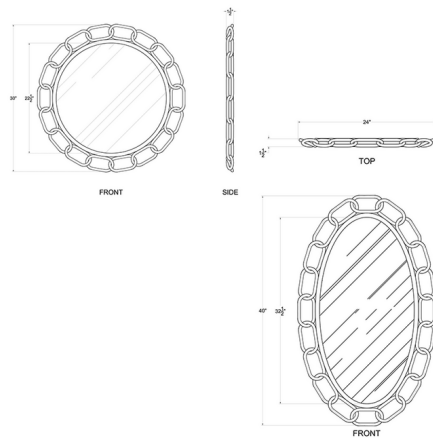

By Varaluz

Description

Chains have long been symbols of connection, love and brotherhood. The Chains of Love Mirror plays on this idea by encircling your reflection with all the love we could muster in our oversize chain links topped with contrasting metallic and textured finishes. Perfect for today's bathroom designs, or as an accent in any room.

Shown in matte black / gold / mirror

Specifications

COLOR	Mirror
BODY FINISH	Matte Black / Gold
WATTAGE	N/A
DIMMER	N/A
DIMENSIONS	24"W x 40"H x 1.5"D
BULB	N/A
COUNTRY OF ORIGIN	Philippines

CLICK TO VIEW PRODUCT