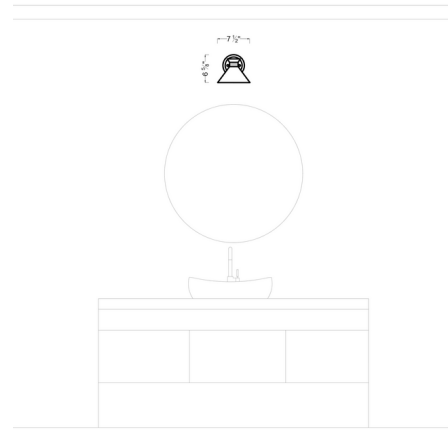

Shown in satin brass / opal etched