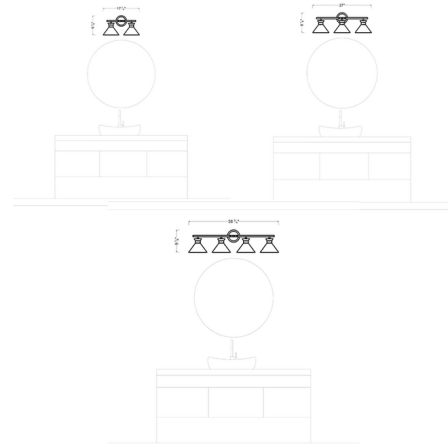

Shown in brushed steel / opal etched