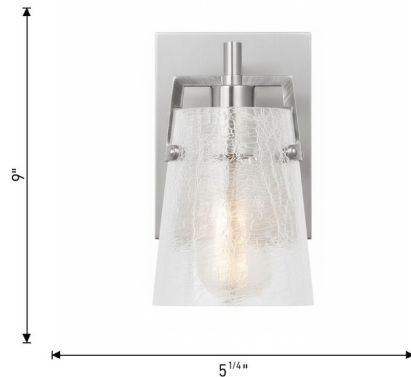

## Crofton Wall Sconce By Visual Comfort Studio

### Description

The Crofton Wall Sconce brings a clean, modern style and a bright burst of light to your interior space. A sleek rectangular backplate is complemented with a clear flared glass shade that casts warm shadows across your room. May be mounted with the glass facing up or down.

Shown in brushed steel / clear

### Specifications

COLOR	Clear
BODY FINISH	Brushed Steel
WATTAGE	12W
DIMMER	Standard 120V
DIMENSIONS	5.25"W x 9"H x 7.5"D
BULB NOT INCLUDED	1 x Edison ST-Shape/Medium (E26)/12W/120V LED
OTHER BULB OPTIONS	1 x A19/Medium (E26)/75W/120V Incandescent 1 x A19/Medium (E26)/12W/120V LED 1 x Edison ST-Shape/Medium (E26)/75W/120V Incandescent
COUNTRY OF ORIGIN	China