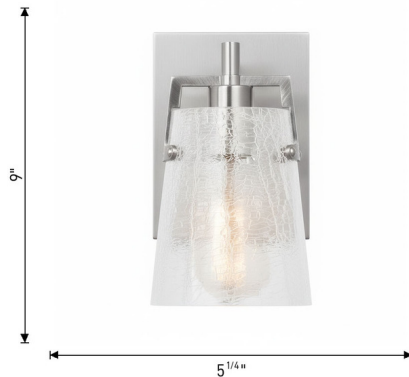

Lightology

lightology.com
866-954-4489
06-30-26

Project: _____

Company: _____

Location: _____ Fixture Type: _____

SPEC #: **VCS1250741**

Approved On: _____ Approved By: _____

Crofton Wall Sconce By Visual Comfort Studio

Description

The Crofton Wall Sconce brings a clean, modern style and a bright burst of light to your interior space. A sleek rectangular backplate is complemented with a clear flared glass shade that casts warm shadows across your room. May be mounted with the glass facing up or down.

Shown in brushed steel / clear

Specifications

COLOR	Clear
BODY FINISH	Brushed Steel
WATTAGE	12W
DIMMER	Standard 120V
DIMENSIONS	5.25"W x 9"H x 7.5"D
BULB NOT INCLUDED	1 x Edison ST-Shape/Medium (E26)/12W/120V LED
OTHER BULB OPTIONS	1 x A19/Medium (E26)/75W/120V Incandescent 1 x A19/Medium (E26)/12W/120V LED 1 x Edison ST-Shape/Medium (E26)/75W/120V Incandescent
COUNTRY OF ORIGIN	China