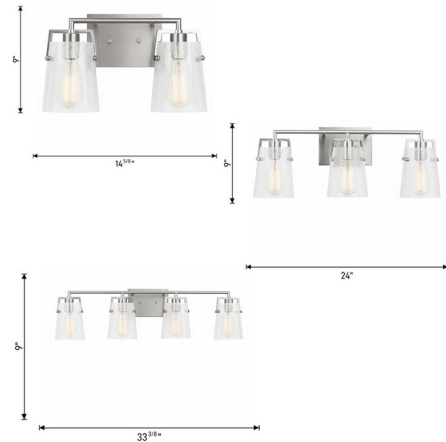

Lightology

lightology.com
866-954-4489
07-04-26

Project: _____

Company: _____

Location: _____ Fixture Type: _____

SPEC #: **VCS1250747**

Approved On: _____ Approved By: _____

Crofton Bathroom Vanity Light By Visual Comfort Studio

Description

The Crofton Bathroom Vanity Light brings a clean, modern style and a bright burst of light to your interior space. A sleek rectangular backplate is complemented with a clear flared glass shade that casts warm shadows across your room. May be mounted with the glass facing up or down.

Shown in midnight black / clear

Specifications

COLOR	Clear
BODY FINISH	Midnight Black
WATTAGE	24W
DIMMER	Standard 120V
DIMENSIONS	14.625"W x 9"H x 7.5"D
BULB NOT INCLUDED	2 x Edison ST-Shape/Medium (E26)/12W/120V LED
OTHER BULB OPTIONS	A19/Medium (E26)/75W/120V Incandescent A19/Medium (E26)/12W/120V LED Edison Oversized/Medium (E26)/75W/120V Incandescent
COUNTRY OF ORIGIN	China