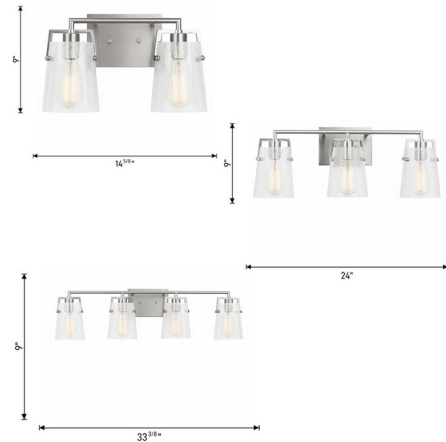

By Visual Comfort Studio

Description

The Crofton Bathroom Vanity Light brings a clean, modern style and a bright burst of light to your interior space. A sleek rectangular backplate is complemented with a clear flared glass shade that casts warm shadows across your room. May be mounted with the glass facing up or down.

Shown in midnight black / clear

Specifications

COLOR	Clear
BODY FINISH	Midnight Black
WATTAGE	24W
DIMMER	Standard 120V
DIMENSIONS	14.625"W x 9"H x 7.5"D
BULB NOT INCLUDED	2 x Edison ST-Shape/Medium (E26)/12W/120V LED
OTHER BULB OPTIONS	A19/Medium (E26)/75W/120V Incandescent A19/Medium (E26)/12W/120V LED Edison Oversized/Medium (E26)/75W/120V Incandescent
COUNTRY OF ORIGIN	China