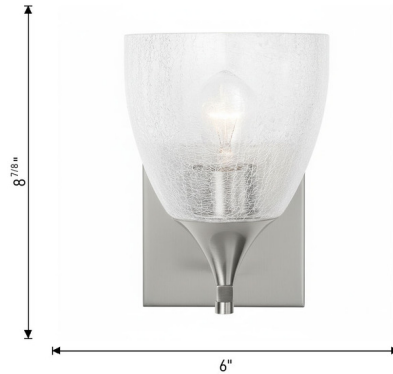

Lightology

lightology.com
866-954-4489
04-24-26

Project: _____

Company: _____

Location: _____ Fixture Type: _____

SPEC #: **VCS1250777**

Approved On: _____ Approved By: _____

Toffino Wall Sconce By Visual Comfort Studio

Description

The Toffino Wall Sconce brings a modern take on a classic design, breathing new life into your interior space. Its smooth frame holds traditional glass that casts warm shadows across your room. May be mounted with the glass facing up or down.

Specifications

COLOR Milk
BODY FINISH Midnight Black
WATTAGE 9W
DIMMER Standard 120V
DIMENSIONS 6"W x 8.88"H x 7.75"D
BULB NOT INCLUDED 1 x A19/Medium (E26)/9W/120V LED
OTHER BULB OPTIONS A19/Medium (E26)/60W/120V Incandescent
COUNTRY OF ORIGIN Viet Nam

Shown in midnight black / milk

CLICK TO VIEW PRODUCT

Notes: