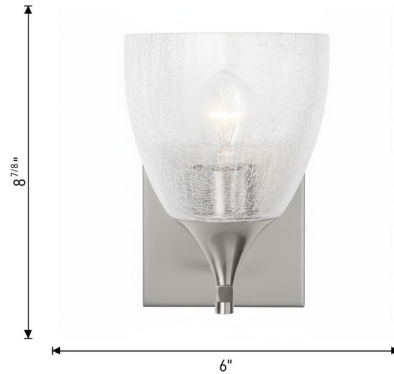

Lightology

lightology.com
866-954-4489
07-02-26

Project: _____

Company: _____

Location: _____ Fixture Type: _____

SPEC #: **VCS1250777**

Approved On: _____ Approved By: _____

Toffino Wall Sconce By Visual Comfort Studio

Description

The Toffino Wall Sconce brings a modern take on a classic design, breathing new life into your interior space. Its smooth frame holds traditional glass that casts warm shadows across your room. May be mounted with the glass facing up or down.

Specifications

COLOR Milk
BODY FINISH Midnight Black
WATTAGE 9W
DIMMER Standard 120V
DIMENSIONS 6"W x 8.88"H x 7.75"D
BULB NOT INCLUDED 1 x A19/Medium (E26)/9W/120V LED
OTHER BULB OPTIONS A19/Medium (E26)/60W/120V Incandescent
COUNTRY OF ORIGIN Viet Nam

Shown in midnight black / milk

CLICK TO VIEW PRODUCT

Notes: