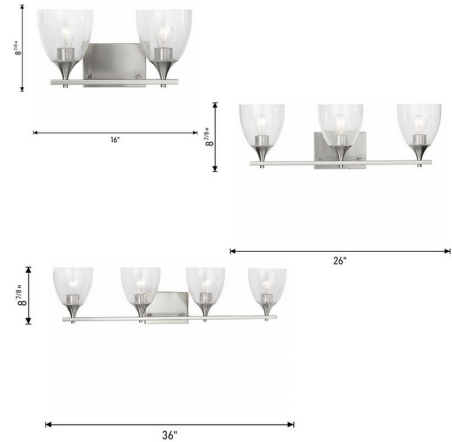

Shown in satin brass / milk