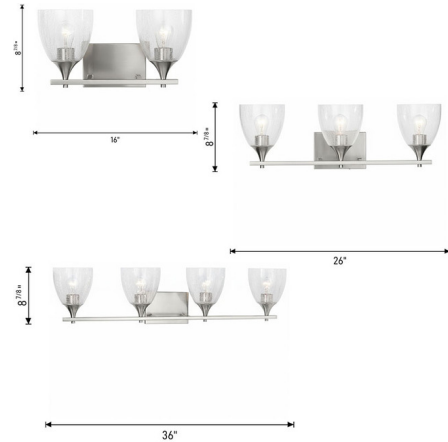

Shown in satin brass / milk