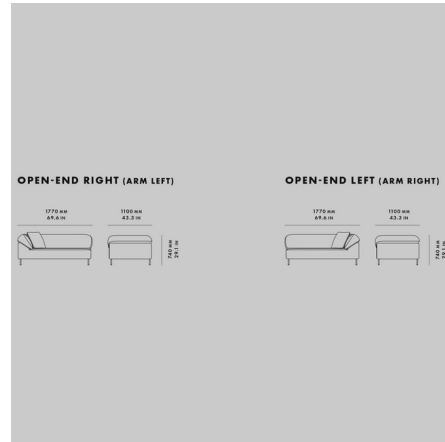

By Woud Design

Description

The Collar Open End Sofa reinterprets classic sofa design with angled cushions and generous curves for a luxe, modern aesthetic. The cushion gracefully wraps around the arm into the backrest like a collar, from which the sofa takes its name. This unique design, along with a low back and deep seat, makes Collar perfectly suited to laying out and lounging. Use one open end sofa on its own as a chaise longue, or place two together to form a sectional.

Shown in black / barnum 11

Specifications

COLOR Barnum 11
BODY FINISH Black
WATTAGE N/A
DIMMER N/A
DIMENSIONS 69.7\"/>

COUNTRY OF ORIGIN Estonia

CLICK TO VIEW PRODUCT

Notes: