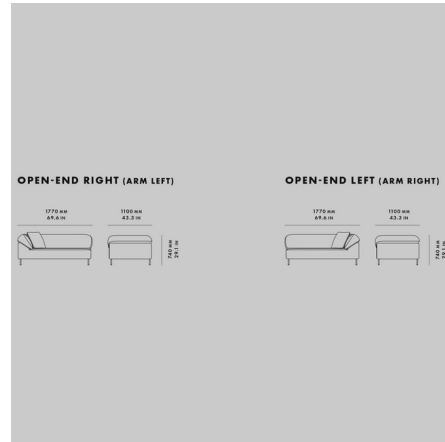

By Woud Design

Description

The Collar Open End Sofa reinterprets classic sofa design with angled cushions and generous curves for a luxe, modern aesthetic. The cushion gracefully wraps around the arm into the backrest like a collar, from which the sofa takes its name. This unique design, along with a low back and deep seat, makes Collar perfectly suited to laying out and lounging. Use one open end sofa on its own as a chaise longue, or place two together to form a sectional.

Shown in black / barnum 11

Specifications

COLOR Barnum 11
BODY FINISH Black
WATTAGE N/A
DIMMER N/A
DIMENSIONS 69.7"W x 29.1"H x 43.3"D
BULB N/A
COUNTRY OF ORIGIN Estonia

CLICK TO VIEW PRODUCT

Notes: