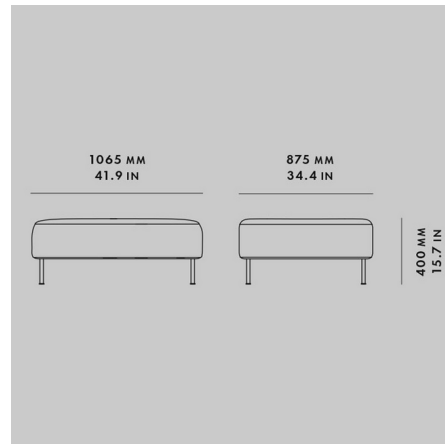

### Specifications

COLOR	Barnum 11
BODY FINISH	Black
WATTAGE	N/A
DIMMER	N/A
DIMENSIONS	41.9"W x 15.7"H x 34.4"D
BULB	N/A
COUNTRY OF ORIGIN	Estonia

CLICK TO VIEW PRODUCT

Notes: