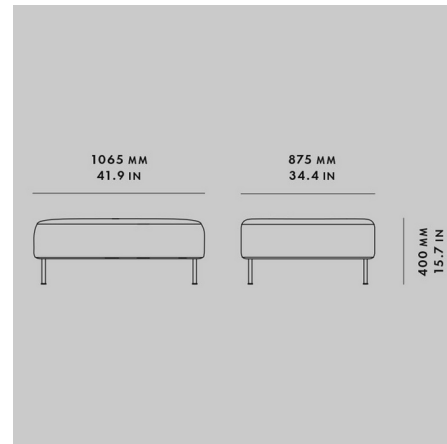

Shown in black / barnum 11

Specifications

COLOR	Barnum 11
BODY FINISH	Black
WATTAGE	N/A
DIMMER	N/A
DIMENSIONS	41.9"W x 15.7"H x 34.4"D
BULB	N/A
COUNTRY OF ORIGIN	Estonia

CLICK TO VIEW PRODUCT

Notes: