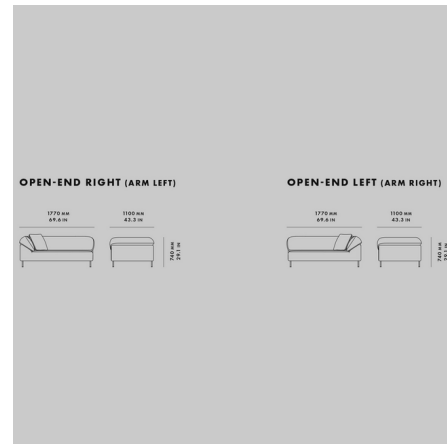

By Woud Design

Description

The Collar Open End Sofa reinterprets classic sofa design with angled cushions and generous curves for a luxe, modern aesthetic. The cushion gracefully wraps around the arm into the backrest like a collar, from which the sofa takes its name. This unique design, along with a low back and deep seat, makes Collar perfectly suited to laying out and lounging. Use one open end sofa on its own as a chaise longue, or place two together to form a sectional.

Shown in black / barnum 24

Specifications

COLOR Barnum 24
BODY FINISH Black
WATTAGE N/A
DIMMER N/A
DIMENSIONS 69.7"W x 29.1"H x 43.3"D
BULB N/A
COUNTRY OF ORIGIN Estonia

CLICK TO VIEW PRODUCT

Notes: