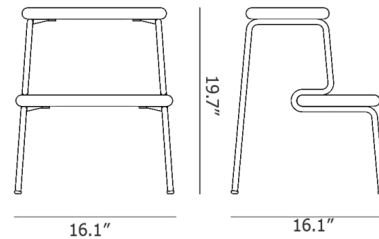

By Woud Design

Description

The Slalom Step Stool features a curving frame inspired by the sinuous lines left in the snow by skis. The frame's black painted finish is paired with lacquered oak steps for a rich natural texture. Slalom's small size and portable nature make it perfect for those just out-of-reach cupboards in the kitchen, or it can serve as a unique bedside table.

Shown in black / oak

Specifications

COLOR	Oak
BODY FINISH	Black
WATTAGE	N/A
DIMMER	N/A
DIMENSIONS	16.1"W x 19.7"H x 16.1"D
BULB	N/A
COUNTRY OF ORIGIN	China

CLICK TO VIEW PRODUCT

Notes: