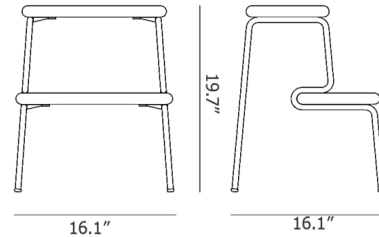

By Woud Design

Description

The Slalom Step Stool features a curving frame inspired by the sinuous lines left in the snow by skis. The frame's black painted finish is paired with lacquered oak steps for a rich natural texture. Slalom's small size and portable nature make it perfect for those just out-of-reach cupboards in the kitchen, or it can serve as a unique bedside table.

Shown in black / oak

Specifications

COLOR	Oak
BODY FINISH	Black
WATTAGE	N/A
DIMMER	N/A
DIMENSIONS	16.1"W x 19.7"H x 16.1"D
BULB	N/A
COUNTRY OF ORIGIN	China

CLICK TO VIEW PRODUCT

Notes: