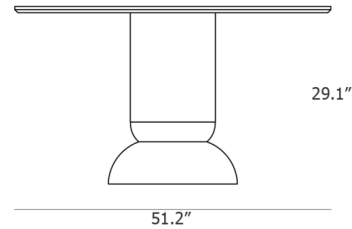

Shown in black / oak

Specifications

COLOR	Oak
BODY FINISH	Black
WATTAGE	N/A
DIMMER	N/A
DIMENSIONS	51.2"W x 29.1"H
BULB	N/A
COUNTRY OF ORIGIN	Denmark

CLICK TO VIEW PRODUCT

Notes: