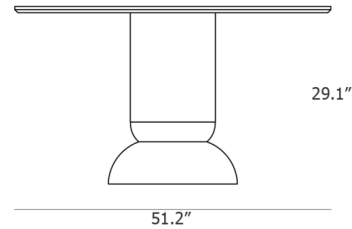

By Woud Design

Description

The Ludo Dining Table offers a visually strong silhouette with a round wooden tabletop supported by a wide pedestal base. The base's shape is composed of pure geometric forms for a harmonious, balanced look perfect for a contemporary dining room.

Shown in black / oak

Specifications

COLOR	Oak
BODY FINISH	Black
WATTAGE	N/A
DIMMER	N/A
DIMENSIONS	51.2"W x 29.1"H
BULB	N/A
COUNTRY OF ORIGIN	Denmark

CLICK TO VIEW PRODUCT

Notes: