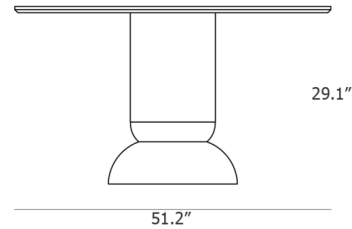

By Woud Design

Description

The Ludo Dining Table offers a visually strong silhouette with a round wooden tabletop supported by a wide pedestal base. The base's shape is composed of pure geometric forms for a harmonious, balanced look perfect for a contemporary dining room.

Shown in black / walnut

Specifications

COLOR	Walnut
BODY FINISH	Black
WATTAGE	N/A
DIMMER	N/A
DIMENSIONS	51.2"W x 29.1"H
BULB	N/A
COUNTRY OF ORIGIN	Denmark

CLICK TO VIEW PRODUCT

Notes: