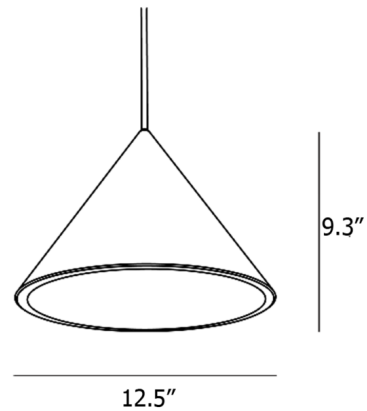

Shown in black

CLICK TO VIEW PRODUCT

Notes: