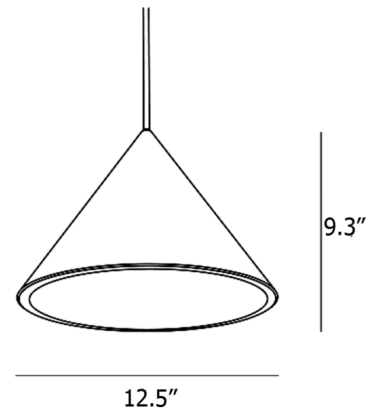

Shown in black

CLICK TO VIEW PRODUCT

Notes: