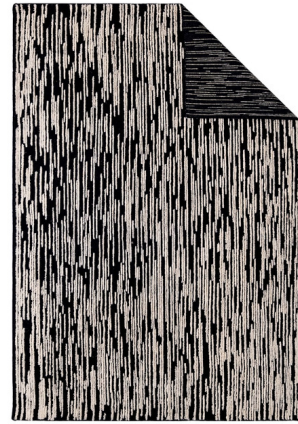

Lightology

lightology.com
866-954-4489
07-11-26

Project: _____

Company: _____

Location: _____ Fixture Type: _____

SPEC #: **NNI1250928**

Approved On: _____ Approved By: _____

Doblecara Rug By Nanimarquina

Description

The Doblecara Rug, designed by Ronan Bouroullec, reflects his spirit of geometry through subtle linear and intermittent strokes ending in a blurred point, creating a sense of movement in the viewer's eye. The rug is a reversible rug, both sides of which can be enjoyed. The main side shows the design with the most personality, where the clear lines appear thanks to the different levels between techniques, while the 'B' side is the most subtle and delicate one, where its raw tone with different highlights stands out.

Shown in black

Specifications

COLOR	Black
BODY FINISH	N/A
WATTAGE	N/A
DIMMER	N/A
DIMENSIONS	94.48"L x 66.92"W x 0.472"H
BULB	N/A
COUNTRY OF ORIGIN	Pakistan

CLICK TO VIEW PRODUCT

Notes: