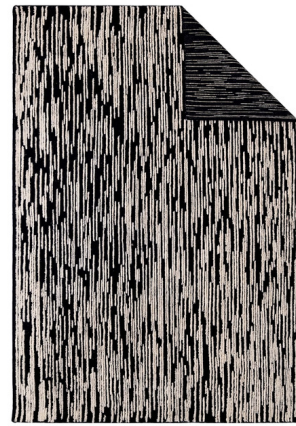

Lightology

lightology.com
866-954-4489
04-22-26

Project: _____

Company: _____

Location: _____ Fixture Type: _____

SPEC #: **NNI1250928**

Approved On: _____ Approved By: _____

Doblecara Rug By Nanimarquina

Description

The Doblecara Rug, designed by Ronan Bouroullec, reflects his spirit of geometry through subtle linear and intermittent strokes ending in a blurred point, creating a sense of movement in the viewer's eye. The rug is a reversible rug, both sides of which can be enjoyed. The main side shows the design with the most personality, where the clear lines appear thanks to the different levels between techniques, while the 'B' side is the most subtle and delicate one, where its raw tone with different highlights stands out.

Shown in black

Specifications

COLOR	Black
BODY FINISH	N/A
WATTAGE	N/A
DIMMER	N/A
DIMENSIONS	94.48"L x 66.92"W x 0.472"H
BULB	N/A
COUNTRY OF ORIGIN	Pakistan

CLICK TO VIEW PRODUCT

Notes: