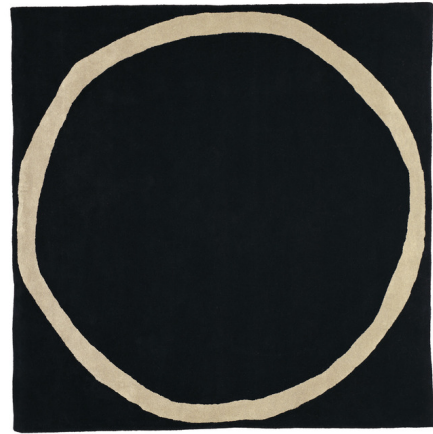

Lightology

lightology.com
866-954-4489
05-17-26

Project: _____

Company: _____

Location: _____ Fixture Type: _____

SPEC #: **NNI1250986**

Approved On: _____ Approved By: _____

Aros Cuadrada Rug By Nanimarquina

Description

An imperfectly drawn circle inserted in an almost perfect square and an elegant opposition between the black background and the off-white is the Aros Cuadrada Rug. A proposal of contrasts, the subtle asymmetry in each design invites freedom from conventional uses, making it possible to combine more than one piece to create new volumes in a single space.

Shown in black

Specifications

COLOR	Black
BODY FINISH	N/A
WATTAGE	N/A
DIMMER	N/A
DIMENSIONS	78.74"L x 78.74"W
BULB	N/A
COUNTRY OF ORIGIN	India

CLICK TO VIEW PRODUCT

Notes: