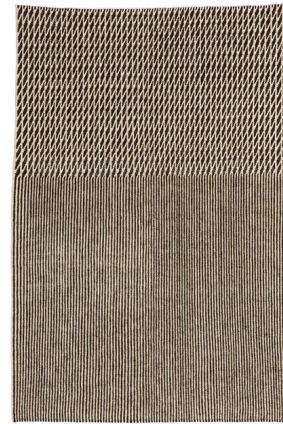

Lightology

lightology.com
866-954-4489
06-01-26

Project: _____

Company: _____

Location: _____ Fixture Type: _____

SPEC #: **NNI1250996**

Approved On: _____ Approved By: _____

Blur Rug

By Nanimarquina

Description

The Blur Rug is based on a repeated geometric sequence, the hallmark of the Bouroullec brothers. When viewing the rug from afar, an indefinite, unfocused surface is apparent, that gives its name to the collection. The change in weaving causes the lines to be blurred, mixing two colors unevenly, creating an aged rug, reminiscent of the past.

Shown in black

Specifications

COLOR	Black
BODY FINISH	N/A
WATTAGE	N/A
DIMMER	N/A
DIMENSIONS	94.48"L x 66.92"W
BULB	N/A
COUNTRY OF ORIGIN	Pakistan

CLICK TO VIEW PRODUCT

Notes: