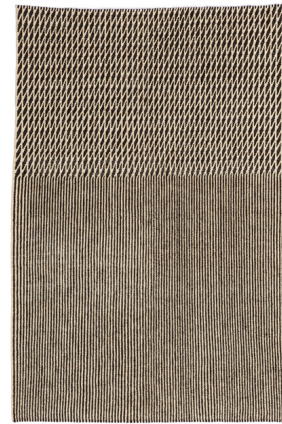

Lightology

lightology.com
866-954-4489
04-13-26

Project: _____

Company: _____

Location: _____ Fixture Type: _____

SPEC #: **NNI1250996**

Approved On: _____ Approved By: _____

Blur Rug

By Nanimarquina

Description

The Blur Rug is based on a repeated geometric sequence, the hallmark of the Bouroullec brothers. When viewing the rug from afar, an indefinite, unfocused surface is apparent, that gives its name to the collection. The change in weaving causes the lines to be blurred, mixing two colors unevenly, creating an aged rug, reminiscent of the past.

Shown in black

Specifications

COLOR	Black
BODY FINISH	N/A
WATTAGE	N/A
DIMMER	N/A
DIMENSIONS	94.48"L x 66.92"W
BULB	N/A
COUNTRY OF ORIGIN	Pakistan

CLICK TO VIEW PRODUCT

Notes: