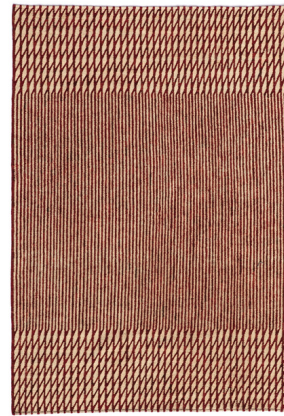

Lightology

lightology.com
866-954-4489
05-24-26

Project: _____

Company: _____

Location: _____ Fixture Type: _____

SPEC #: **NNI1251000**

Approved On: _____ Approved By: _____

Blur Rug

By Nanimarquina

Description

The Blur Rug is based on a repeated geometric sequence, the hallmark of the Bouroullec brothers. When viewing the rug from afar, an indefinite, unfocused surface is apparent, that gives its name to the collection. The change in weaving causes the lines to be blurred, mixing two colors unevenly, creating an aged rug, reminiscent of the past.

Shown in red

Specifications

COLOR	Red
BODY FINISH	N/A
WATTAGE	N/A
DIMMER	N/A
DIMENSIONS	94.48"L x 66.92"W
BULB	N/A
COUNTRY OF ORIGIN	Pakistan

CLICK TO VIEW PRODUCT

Notes: