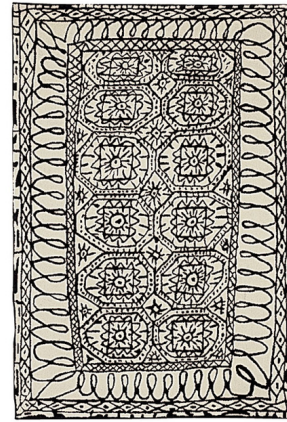

Description

The classic Persian Estambul rug reinterpreted by artist Xavier Mariscal is one of our iconic pieces. East meets West. An indoor rug made using the hand-tufted technique; a masterpiece under your feet. The choice is of the absence of color, the black and white binomial, to intensify their identity. A dichotomy. A horizontal canvas. A work of art underfoot.

Shown in black / white

Specifications

COLOR	Black / White
BODY FINISH	N/A
WATTAGE	N/A
DIMMER	N/A
DIMENSIONS	100.394"L x 66.92"W
BULB	N/A
COUNTRY OF ORIGIN	India

CLICK TO VIEW PRODUCT

Notes: