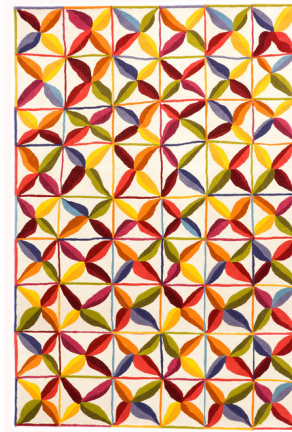

By Nanimarquina

Description

The Kala Rug is the result of our partnership with the Care & Fair organization in India. Kala means tomorrow and art in Hindi and gives its name to a collection that unites Indian culture, the main producer of nanimarquina, and design through the eyes of children, the future. The rectangular model is perfect for adding a touch of color and joy to spaces.

Shown in multicolor

Specifications

COLOR	Multicolor
BODY FINISH	N/A
WATTAGE	N/A
DIMMER	N/A
DIMENSIONS	86.614"L x 61.024"W
BULB	N/A
COUNTRY OF ORIGIN	India

CLICK TO VIEW PRODUCT

Notes: