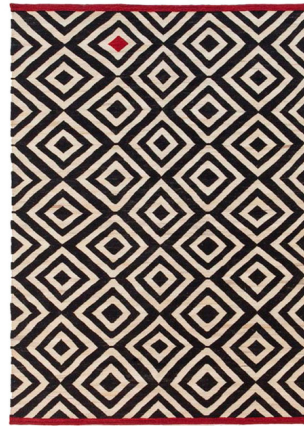

## Melange Pattern Rug By Nanimarquina

### Description

The simplified classic motifs and reduced colors are the hallmarks of the Melange Pattern Rug. A contemporary reinterpretation of the classic Kilim through an exercise of aesthetic rationalization. The overlapping of Melange patterns creates a patchwork for original compositions and extra warmth.

Shown in pattern 1

### Specifications

COLOR	Pattern 1
BODY FINISH	N/A
WATTAGE	N/A
DIMMER	N/A
DIMENSIONS	94.48"L x 66.92"W
BULB	N/A
COUNTRY OF ORIGIN	Pakistan

CLICK TO VIEW PRODUCT

Notes: