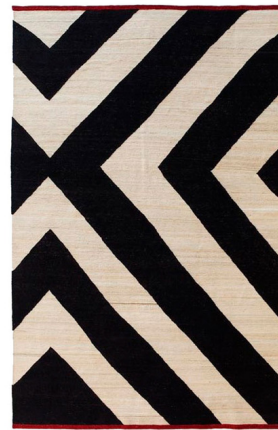

Lightology

lightology.com
866-954-4489
05-16-26

Project: _____

Company: _____

Location: _____ Fixture Type: _____

SPEC #: **NNI1251214**

Approved On: _____ Approved By: _____

Melange Zoom Rug By Nanimarquina

Description

The Melange Zoom Rug exaggerates the pattern by achieving a rhythmic combination of diagonals. Melange rugs can be overlaid to create a patchwork for original compositions and extra warmth. A contemporary reinterpretation of the classic Kilim through an exercise of aesthetic rationalization.

Shown in black / cream

Specifications

COLOR	Black / Cream
BODY FINISH	N/A
WATTAGE	N/A
DIMMER	N/A
DIMENSIONS	94.48"L x 66.92"W
BULB	N/A
COUNTRY OF ORIGIN	Pakistan

CLICK TO VIEW PRODUCT

Notes: