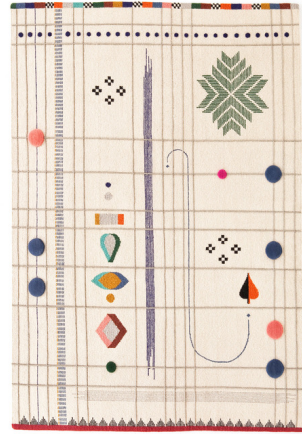

## Rabari 1 Rug

By Nanimarquina

### Description

The Rabari 1 Rug is handmade from 100% New Zealand wool using two techniques: hand-knotted and hand-woven soumak. With a woven base and knotted details that embody the freedom to improvise and the serendipity inherent in each step of a handmade piece, this collection is a refined combination of patterns with a unique graphic sensuality. Rabari 1 reveals a symbology of traditional colors and shapes.

Shown in multicolor

### Specifications

COLOR	Multicolor
BODY FINISH	N/A
WATTAGE	N/A
DIMMER	N/A
DIMENSIONS	94.48"L x 66.92"W
BULB	N/A
COUNTRY OF ORIGIN	India

CLICK TO VIEW PRODUCT

Notes: