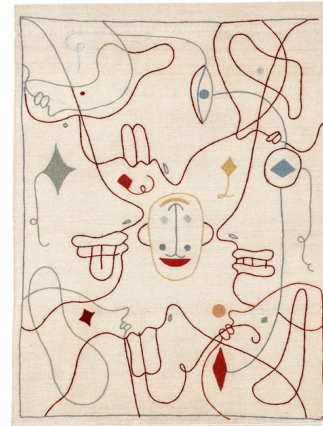

## Silhouette Kilim Rug

By Nanimarquina

### Description

The imaginary characters of artist and designer Jaime Hayon come to life through the technique of embroidery in the Silhouette Kilim Rug. A laborious handmade process that adds texture and a soft volume emphasizing the sinuosity of the drawing. Although delicate in appearance, the Silhouette rug is hard-wearing and also suitable for public spaces.

### Specifications

COLOR	Multicolor
BODY FINISH	N/A
WATTAGE	N/A
DIMMER	N/A
DIMENSIONS	94.48"L x 66.92"W
BULB	N/A
COUNTRY OF ORIGIN	Pakistan

CLICK TO VIEW PRODUCT

Notes: