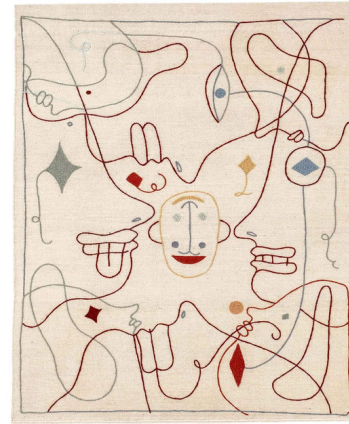

By Nanimarquina

Description

The imaginary characters of artist and designer Jaime Hayon come to life through the technique of embroidery in the Silhouette Tapestry Rug. A laborious handmade process that adds texture and a soft volume emphasizing the sinuosity of the drawing. The tapestry can be hung on the wall like a work of art.

Shown in multicolor

Specifications

| | |
|-------------------|---------------------|
| COLOR | Multicolor |
| BODY FINISH | N/A |
| WATTAGE | N/A |
| DIMMER | N/A |
| DIMENSIONS | 59.055"L x 47.244"W |
| BULB | N/A |
| COUNTRY OF ORIGIN | Pakistan |