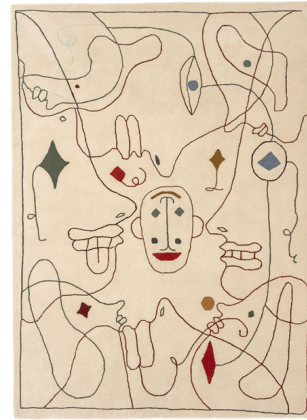

## Silhouette Outdoor Rug By Nanimarquina

### Description

The imaginary characters of the artist and designer Jaime Hayon come to life through the embroidery technique in the Silhouette Outdoor Rug. An elegant outdoor rug is hand-woven with 100% recycled PET. A highly resistant fiber with good thermal properties. It brings design to the outdoors.

Shown in multicolor

### Specifications

COLOR	Multicolor
BODY FINISH	N/A
WATTAGE	N/A
DIMMER	N/A
DIMENSIONS	94.48"L x 66.92"W
BULB	N/A
COUNTRY OF ORIGIN	India

CLICK TO VIEW PRODUCT

Notes: