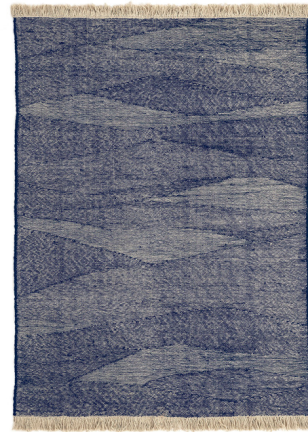

Lightology

lightology.com
866-954-4489
05-24-26

Project: _____

Company: _____

Location: _____ Fixture Type: _____

SPEC #: **NNI1251408**

Approved On: _____ Approved By: _____

Telares Rug

By Nanimarquina

Description

The Telares Rug is the result of continuing research into the possibilities offered by hand weaving. Through the variation and pressure of the fibers we have created a rug with a unique texture and tempo. Its rustic appearance and the irregularities of the hand-spun Afghan wool combine in a unique rug in which the beauty and authenticity of the craftsmanship are on full view.

Shown in indigo

Specifications

COLOR	Indigo
BODY FINISH	N/A
WATTAGE	N/A
DIMMER	N/A
DIMENSIONS	94.48"L x 66.92"W
BULB	N/A
COUNTRY OF ORIGIN	Pakistan

CLICK TO VIEW PRODUCT

Notes: