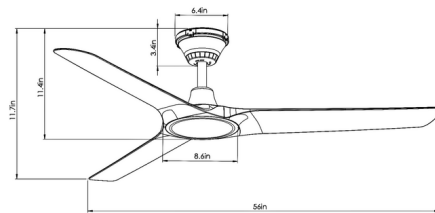

Lightology

lightology.com
866-954-4489
04-22-26

Project: _____

Company: _____

Location: _____ Fixture Type: _____

SPEC #: **BEC1251691**

Approved On: _____ Approved By: _____

Lucci Air Abyss Indoor/Outdoor Ceiling Fan By Beacon Lighting

Description

The Lucci Air Abyss Indoor/Outdoor 3 Blade DC fan features clean lines with high performance ABS blades and die-cast motor, making it perfect for outdoor wet location spaces. Includes 6-speed remote control.

Shown in white / white

Specifications

COLOR	White
BODY FINISH	White
WATTAGE	N/A
DIMMER	N/A
DIMENSIONS	56"W x 11.42"H
BULB	N/A
COUNTRY OF ORIGIN	China

CLICK TO VIEW PRODUCT

Notes: