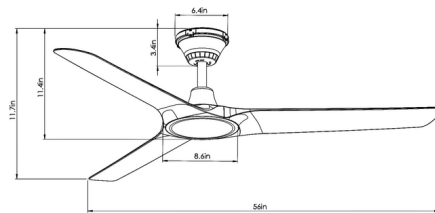

Lightology

lightology.com
866-954-4489
08-05-25

Project: _____

Company: _____

Location: _____ Fixture Type: _____

SPEC #: **BEC1251691**

Approved On: _____ Approved By: _____

Lucci Air Abyss Indoor/Outdoor Ceiling Fan By Beacon Lighting

Description

The Lucci Air Abyss Indoor/Outdoor 3 Blade DC fan features clean lines with high performance ABS blades and die-cast motor, making it perfect for outdoor wet location spaces. Includes 6-speed remote control.

Shown in white / white

Specifications

COLOR	White
BODY FINISH	White
WATTAGE	N/A
DIMMER	N/A
DIMENSIONS	56"W x 11.42"H
BULB	N/A
COUNTRY OF ORIGIN	China

CLICK TO VIEW PRODUCT

Notes: