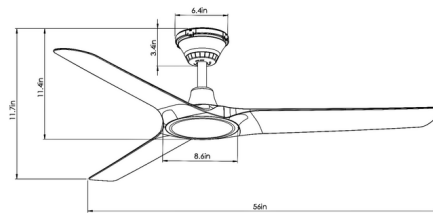

Lightology

lightology.com
866-954-4489
04-22-26

Project: _____

Company: _____

Location: _____ Fixture Type: _____

SPEC #: **BEC1251691**

Approved On: _____ Approved By: _____

Lucci Air Abyss Indoor/Outdoor Ceiling Fan By Beacon Lighting

Description

The Lucci Air Abyss Indoor/Outdoor 3 Blade DC fan features clean lines with high performance ABS blades and die-cast motor, making it perfect for outdoor wet location spaces. Includes 6-speed remote control.

Shown in white / white

Specifications

COLOR	White
BODY FINISH	White
WATTAGE	N/A
DIMMER	N/A
DIMENSIONS	56"W x 11.42"H
BULB	N/A
COUNTRY OF ORIGIN	China

CLICK TO VIEW PRODUCT

Notes: