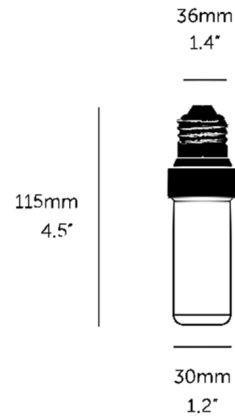

Description

Punch Forked Med Base (E26) 120V Bulb is a tubular-shaped LED light bulb, finished with a durable opal polycarbonate shell to give a uniform warm-white light. Designed for use with Buster + Punch Forked ceiling or pendant Globe combinations.

Shown in opal

Specifications

COLOR	Opal
BODY FINISH	N/A
WATTAGE	5W
DIMMER	Standard 120V
DIMENSIONS	1.4"W x 4.5"H
BULB	1 x Edison Tube/Medium (E26)/5W/120V LED

CLICK TO VIEW PRODUCT

Notes: