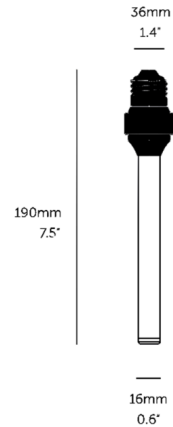

### Description

Buster Forked Med Base (E26) 120V Bulb is a tubular-shaped LED light bulb, finished with a durable opal polycarbonateshell to give a uniform warm-white light. Designed for use with Buster + Punch Forked ceiling or pendant Shade only combinations.

### Specifications

COLOR	White Opaline
BODY FINISH	N/A
WATTAGE	5W
DIMMER	Standard 120V
DIMENSIONS	1.4"W x 7.5"H
BULB	1 x Edison Tube/Medium (E26)/5W/120V LED

CLICK TO VIEW PRODUCT

Notes: