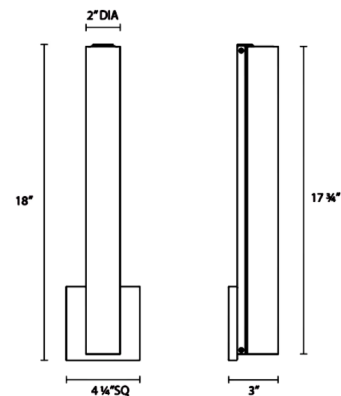

Lightology

lightology.com
866-954-4489
04-22-26

Project: _____

Company: _____

Location: _____ Fixture Type: _____

SPEC #: **SON1251706**

Approved On: _____ Approved By: _____

Tube Vertical Slim Sconce with Spine Trim - Overstock

By SONNEMAN

Description

The elegant Tube Slim LED Bath Sconce features a White Etched glass tubular diffuser paired with a Satin nickel finish. Features a Spine trim.

Specifications

COLOR White Etched
BODY FINISH Satin Nickel
WATTAGE 13W
DIMMER Low Voltage Electronic
DIMENSIONS 4.25"W x 18"H x 3"D
INTEGRATED LED MODULE 1 x LED/13W/120V LED

Technical Information

COLOR RENDERING 90 CRI
LAMP COLOR 3000K
LUMENS/WATT 52.23
LUMINOUS FLUX 679 lumens

Shown in satin nickel / white etched

CLICK TO VIEW PRODUCT

Notes: