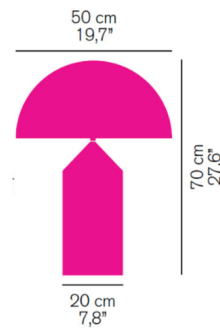

By Oluce Srl

Description

The Atollo Metal Table Lamp brings a clean bold vibe into any room of your home. The dome shaped shade is complemented by a cylinder body that rises to a point, like that of a pencil. Includes an inline dimmer.

Shown in satin bronze

Specifications

COLOR	N/A
BODY FINISH	Satin Bronze
WATTAGE	200W
DIMMER	Included
DIMENSIONS	19.7"W x 27.6"H
BULB NOT INCLUDED	2 x A19/Medium (E26)/100W/120V Incandescent
COUNTRY OF ORIGIN	Italy