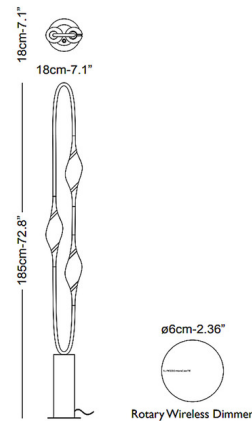

CLICK TO VIEW PRODUCT

Notes: