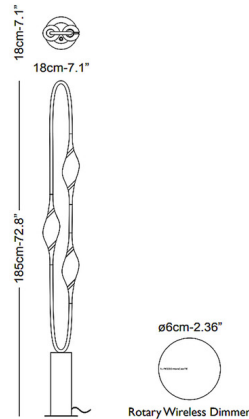

Specifications

COLOR	Crystal
BODY FINISH	Bronze / Calacatta Gold Marble
WATTAGE	18W
DIMMER	Included
DIMENSIONS	18.7"W x 72.8"H
INTEGRATED LED MODULE	3 x LED/6W/120V LED

Technical Information

COLOR RENDERING	94 CRI
LAMP COLOR	2700K
LUMENS/WATT	300.00
LUMINOUS FLUX	1800 lumens

Shown in bronze / calacatta gold marble / crystal

CLICK TO VIEW PRODUCT

Notes: