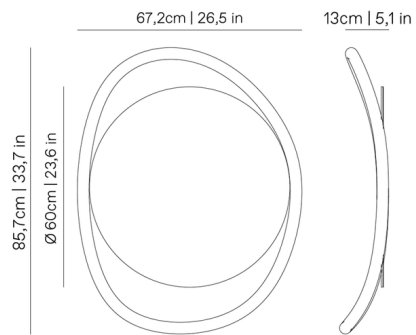

By Nomon

Description

The Unut Round Mirror offers a distinctive, modern aesthetic that elevates your space. Its hand-polished natural walnut frame deviates from the outline of the mirror itself, creating a striking look as it curves and projects from the wall. This fresh, contemporary approach to design makes the Unut an eye-catching addition to any room.

Shown in walnut / mirror

Specifications

COLOR	Mirror
BODY FINISH	Walnut
WATTAGE	N/A
DIMMER	N/A
DIMENSIONS	26.5"W x 33.7"H x 5.1"D
BULB	N/A
COUNTRY OF ORIGIN	Spain

CLICK TO VIEW PRODUCT

Notes: