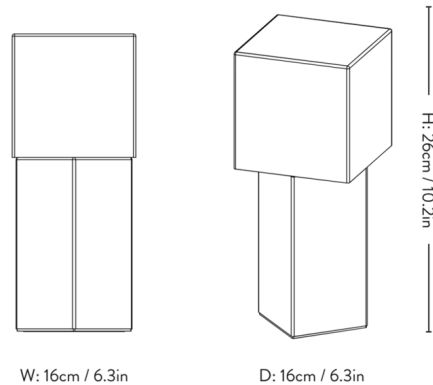

Description

The Pivot Portable Lamp is a versatile accent lamp with a minimalist, geometric aesthetic. Pivot houses an integrated LED and rechargeable battery, allowing it to be placed wherever it is needed to create the perfect ambiance. A built-in dimmer allows the lamp to be set to 100%, 70%, or 40% intensity. Pivot's cubical metal shade is placed at a 45 degree angle to the base, creating soft diffusion as light escapes to produce a warm candle-like glow.

Shown in rusty mint

Specifications

COLOR	N/A
BODY FINISH	Rusty Mint
WATTAGE	N/A
DIMMER	Included
DIMENSIONS	6.3"W x 10.2"H x 6.3"D
INTEGRATED LED MODULE	N/A

Technical Information

LAMP LIFE	25000 hours
COLOR RENDERING	85 CRI
LAMP COLOR	2700K
LUMINOUS FLUX	100 lumens