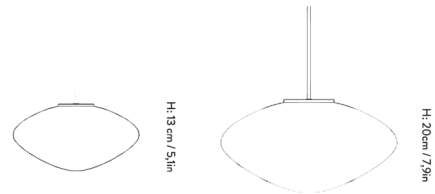

Shown in matte white / opal

Specifications

COLOR Opal
BODY FINISH Matte White
WATTAGE 20W
DIMMER Standard 120V
DIMENSIONS 9,8"W x 5,1"H x 9,8"D
BULB NOT INCLUDED 1 x JCD/G9/20W/120V Halogen
OTHER BULB OPTIONS 1 x JCD/G9/120V LED