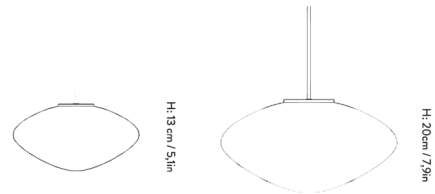

Shown in matte white / opal

W: 25cm / 9,8in
D: 25cm / 9,8in

W: 37cm / 14,6in
D: 37cm / 14,6in

Specifications

COLOR Opal
BODY FINISH Matte White
WATTAGE 20W
DIMMER Standard 120V
DIMENSIONS 9,8"W x 5,1"H x 9,8"D
BULB NOT INCLUDED 1 x JCD/G9/20W/120V Halogen
OTHER BULB OPTIONS 1 x JCD/G9/120V LED