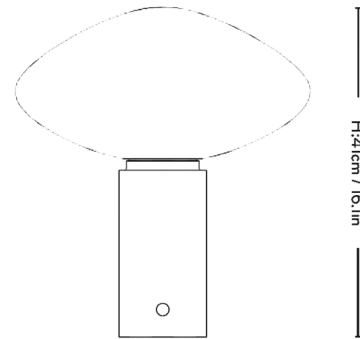

### Description

The Mist Table Lamp features an opal glass shade set atop a green marble cylinder for a luxe aesthetic that will complement a variety of interior decor styles. The mouthblown opal glass shade softly diffuses light to evoke the glow of the sun as it peeks through a morning haze. The lightness of the glass is contrasted by the solidity of the marble for an elegant design rich in materiality.

Shown in guatemala verde / matte white

W: 37cm / 14.6in  
D: 37cm / 14.6in

### Specifications

COLOR . . . . . Matte White  
BODY FINISH . . . . . Guatemala Verde  
WATTAGE . . . . . 40W  
DIMMER . . . . . Included  
DIMENSIONS . . . . . 14.6"W x 16.1"H x 14.6"D  
BULB NOT INCLUDED . . . . . 1 x B10/Candelabra (E12)/40W/120V Incandescent  
OTHER BULB OPTIONS . . . . . 1 x B10/Candelabra (E12)/120V LED