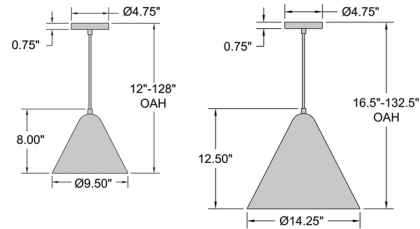

CLICK TO VIEW PRODUCT

Notes: